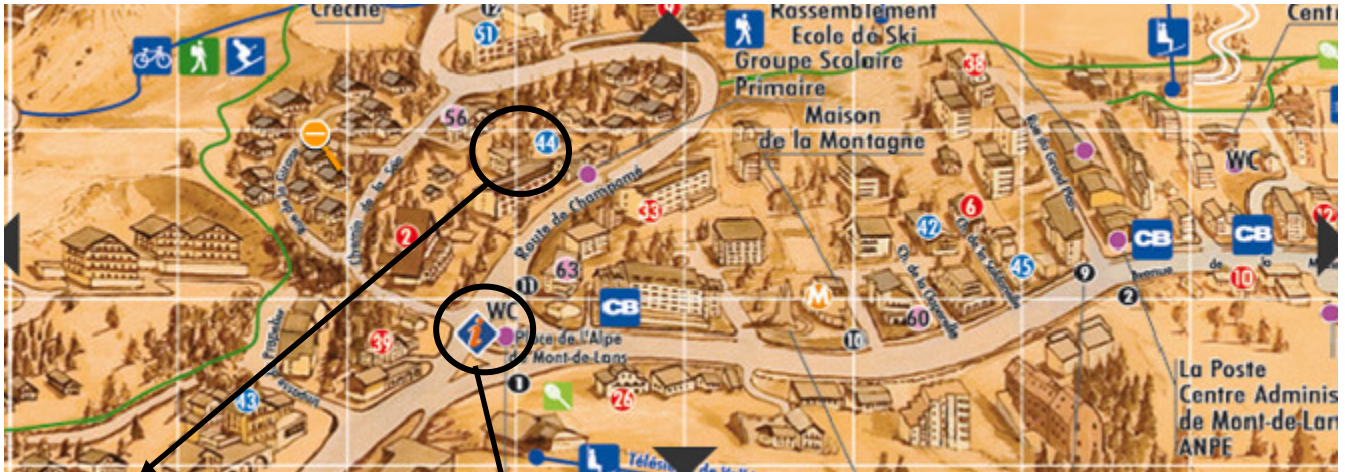

ARRIVAL MAP

Chalet Gardette, Route de Champame, Les Deux Alpes

DIRECTIONS TO CHALET GARDETTE

La Gardette

VFD and Bens Bus First Stops

When you reach the information Centre at the start of town, Turn left on to Route de Champame. Towards the beginning of this street, on your left, will see a large white building, La Cairn, with a Cocci Market and the Tribeca Café underneath it. At the end of this building is a long driveway, a school is on the other side. The Gardette is at the end of this driveway.

Information Centre

La Cairn

Strong Apartment Services Les Deux Alpes

B.H. Tel: +33 (0) 629 336 593 AH Tel: +33 (0) 476 806 447

Web: www.sasles2alpes.com Email: info@sasles2alpes.com

Street Address: 34 Rue Docteur Daday, 38520 Bourg D'Oisans, FRANCE

Postal Address: BP 212, 38860 Les Deux Alpes, FRANCE