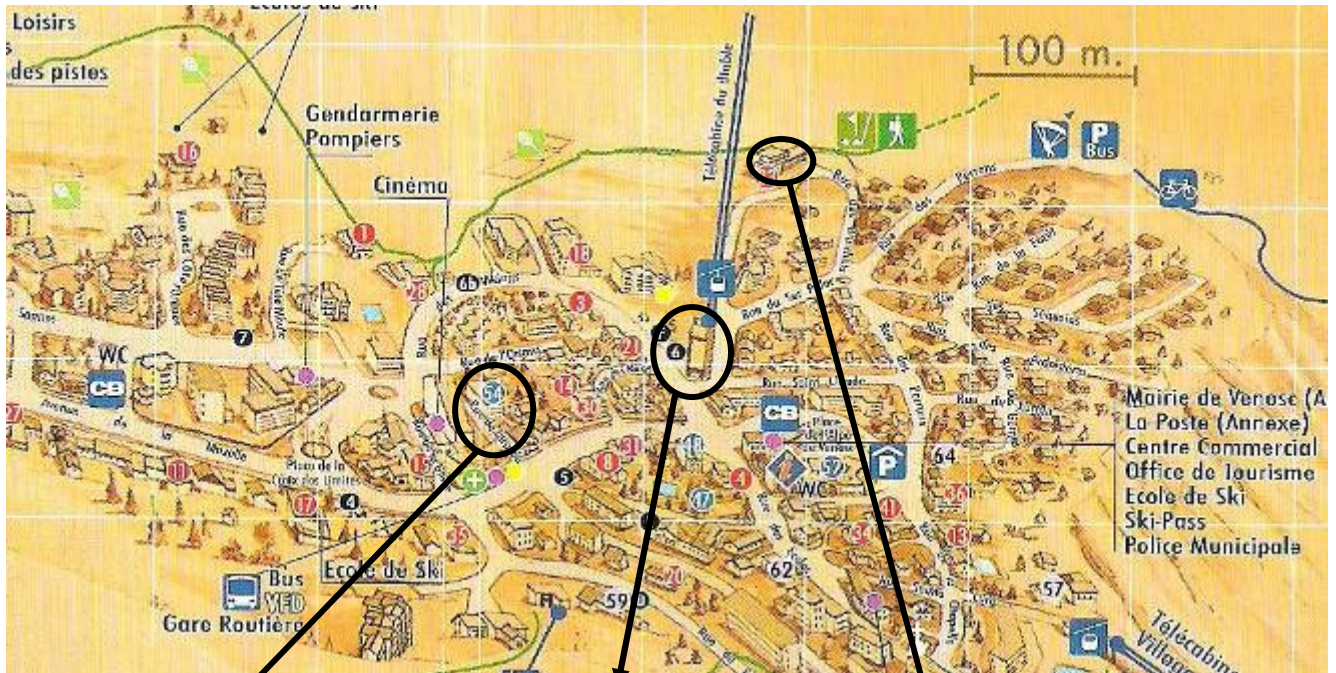

ARRIVAL MAP

Janremon, 9 Rue des Banchets, Les Deux Alpes

VFD Last Bus Stop

Bens Bus Last Stop

Janremon, Rue des Banchets

From the Tourist Information Centre at the beginning of town continue straight down the main street, Avenue de la Muzelle. Past the climbing wall on your left, past the Marche U on your right down until you reach La Residence Building on your left and Hotel La Cret and Secrets Bar on your right. Here you will see a half round a bout with flags on it. Avenue de la Muzelle slims down into one lane here. Continue down.

Tourist Information Centre

La Residence Building

Avenue de la Muelle 1 Lane

Continue down until the road ends at a T-intersection. Turn Left here, followed by a right 100m on (Pizzia Restaurant La Table on one corner and the Diable Red Gondola on the other). Follow this road around the bend and straight until you come to a four way intersection with a round-a-bout painted on the road. Turn Left here. Follow the road right to the end, the Janremon is the last driveway/building on your left.

Postal Address: BP 212, 38860 Les Deux Alpes, FRANCE

ARRIVAL MAP

Janremon, 9 Rue des Banchets, Les Deux Alpes

End of Av. De la Muzelle, T-Intersection

Turn right at La Table Restaurant

Take your first left at round-a-bout

Rue des Banchets

Janremon Driveway

Janremon

Strong Apartment Services Les Deux Alpes
B.H. Tel: +33 (0) 629 336 593 AH Tel: +33 (0) 4.57.11.90.53
Web: www.sasles2alpes.com Email: info@sasles2alpes.com
Street Address: 24 Rue Humbert, 38520 Le Bourg D'Oisans, FRANCE
Postal Address: BP 212, 38860 Les Deux Alpes, FRANCE